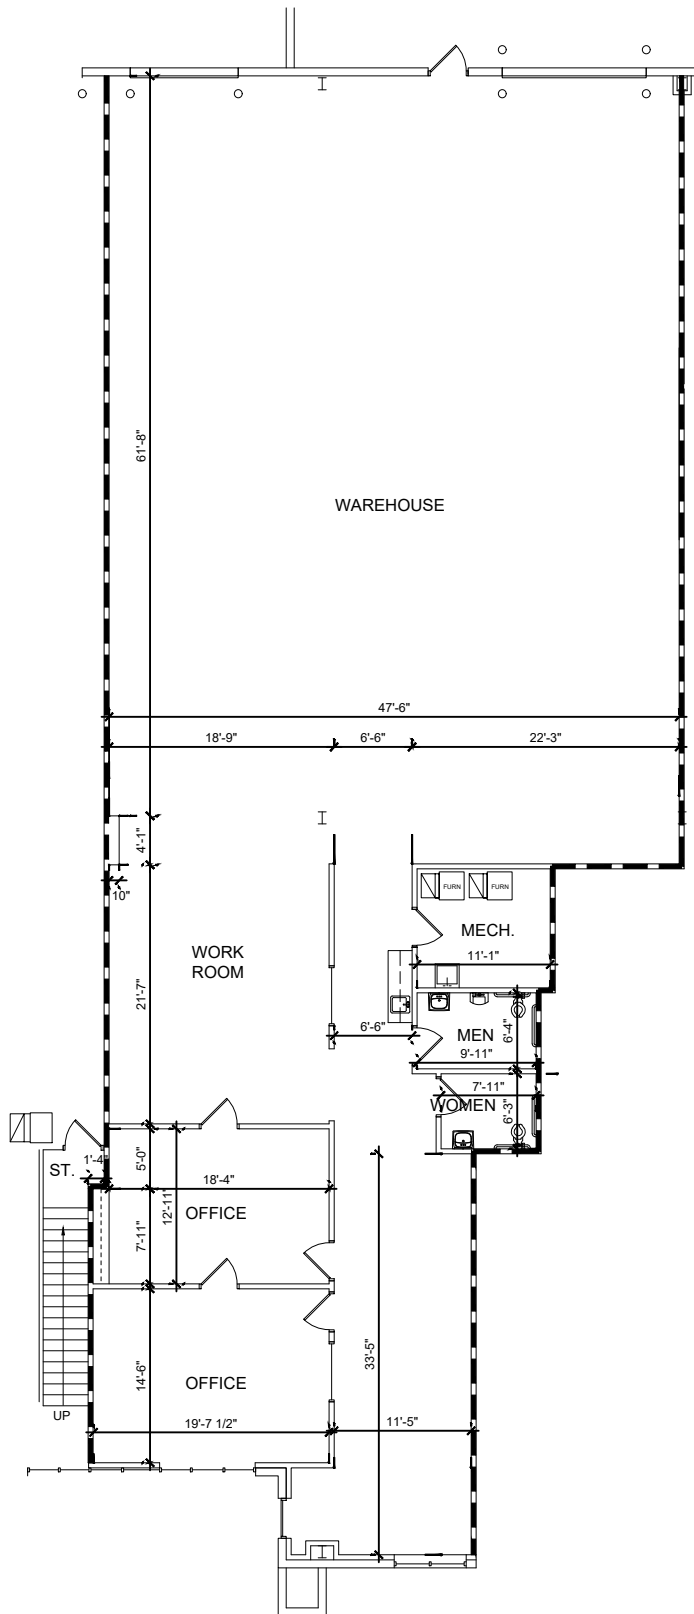

SUITE 1 - MEZZANINE PLAN

NO SCALE

SUITE 1 - FLOOR PLAN

NO SCALE
6,268 S.F.

SUITE 2 - FLOOR PLAN

NO SCALE
4,975 S.F.

SUITE 5 - FLOOR PLAN

NO SCALE
8,210 S.F.

9310 - FLOOR PLAN

NO SCALE
14,810 S.F.

N MEZZANINE PLAN
18'-0" x 14'-0"

N FLOOR PLAN
SERV. OF
33,208 S.F. BUILDING AREA