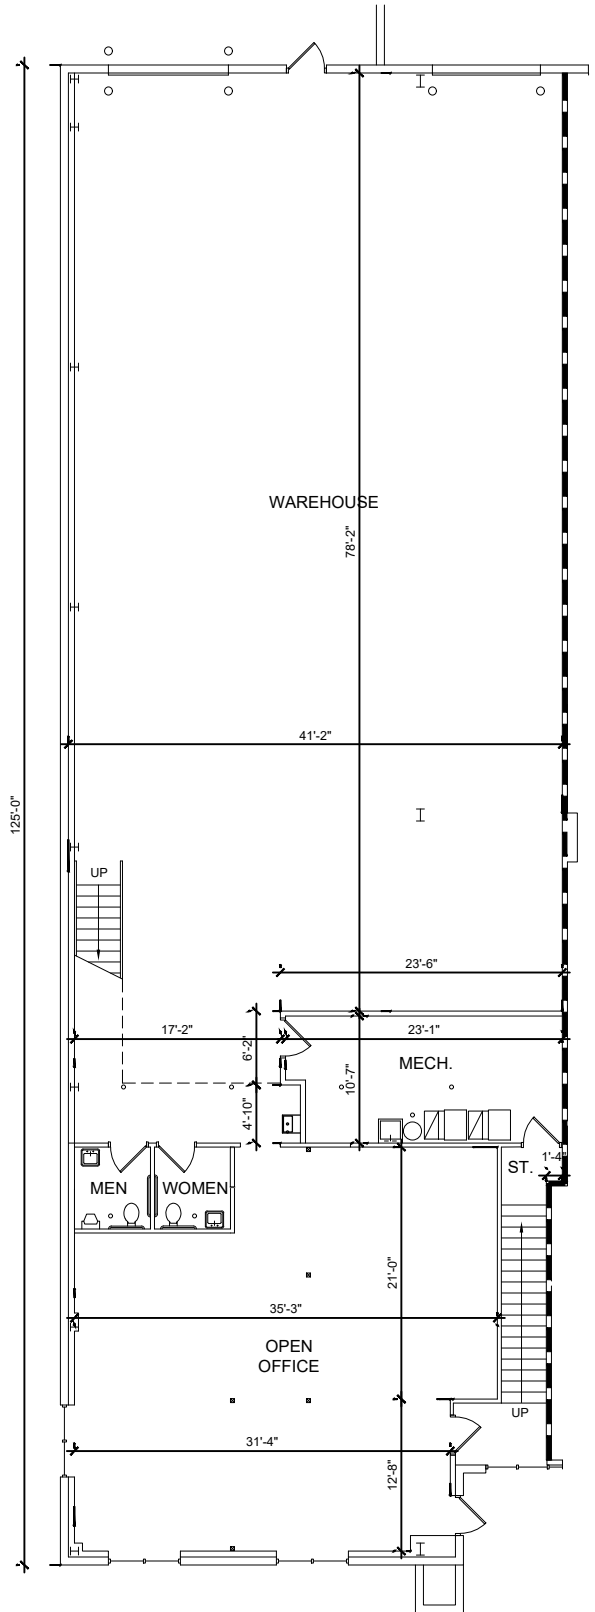

SUITE 1 - MEZZANINE PLAN

NO SCALE

SUITE 1 - FLOOR PLAN

NO SCALE
6,268 S.F.

SUITE 2 - FLOOR PLAN

NO SCALE
4,975 S.F.

SUITE 5 - FLOOR PLAN

NO SCALE
8,210 S.F.

9310 - FLOOR PLAN

NO SCALE
14,810 S.F.

N MEZZANINE PLAN
18'-0" x 14'-0"

N FLOOR PLAN
SERV. OF
33,208 S.F. BUILDING AREA