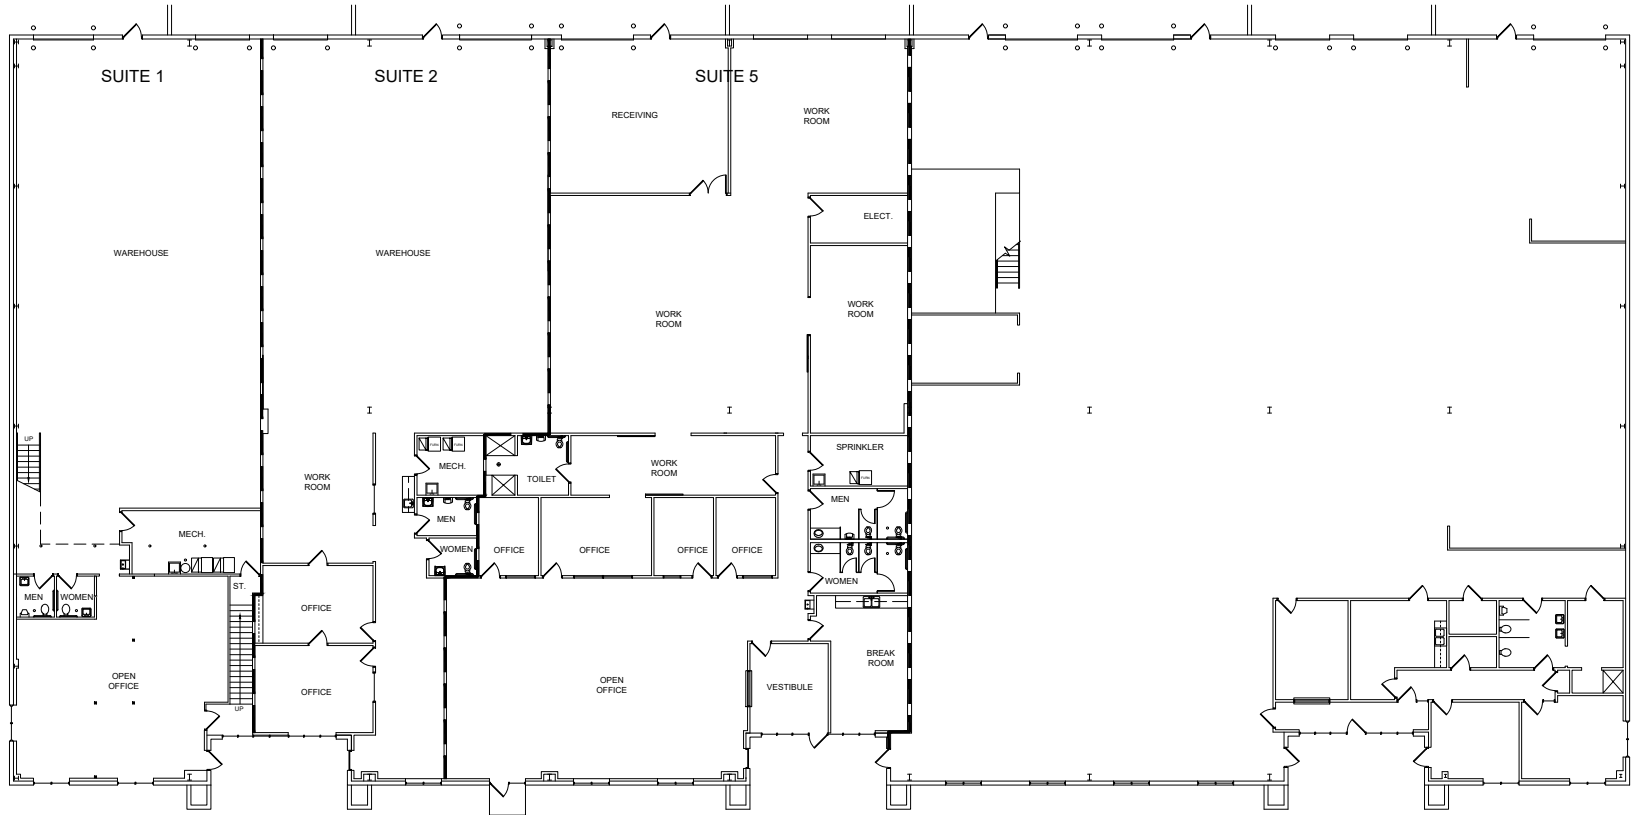

SUITE 1 - MEZZANINE PLAN

NO SCALE

SUITE 1 - FLOOR PLAN

NO SCALE
6,268 S.F.

SUITE 2 - FLOOR PLAN

NO SCALE
4,975 S.F.

SUITE 5 - FLOOR PLAN

NO SCALE
8,210 S.F.

9310 - FLOOR PLAN

NO SCALE
14,810 S.F.

N MEZZANINE PLAN
18'-0" x 14'-0"

N FLOOR PLAN
SERV. OF
33,208 S.F. BUILDING AREA