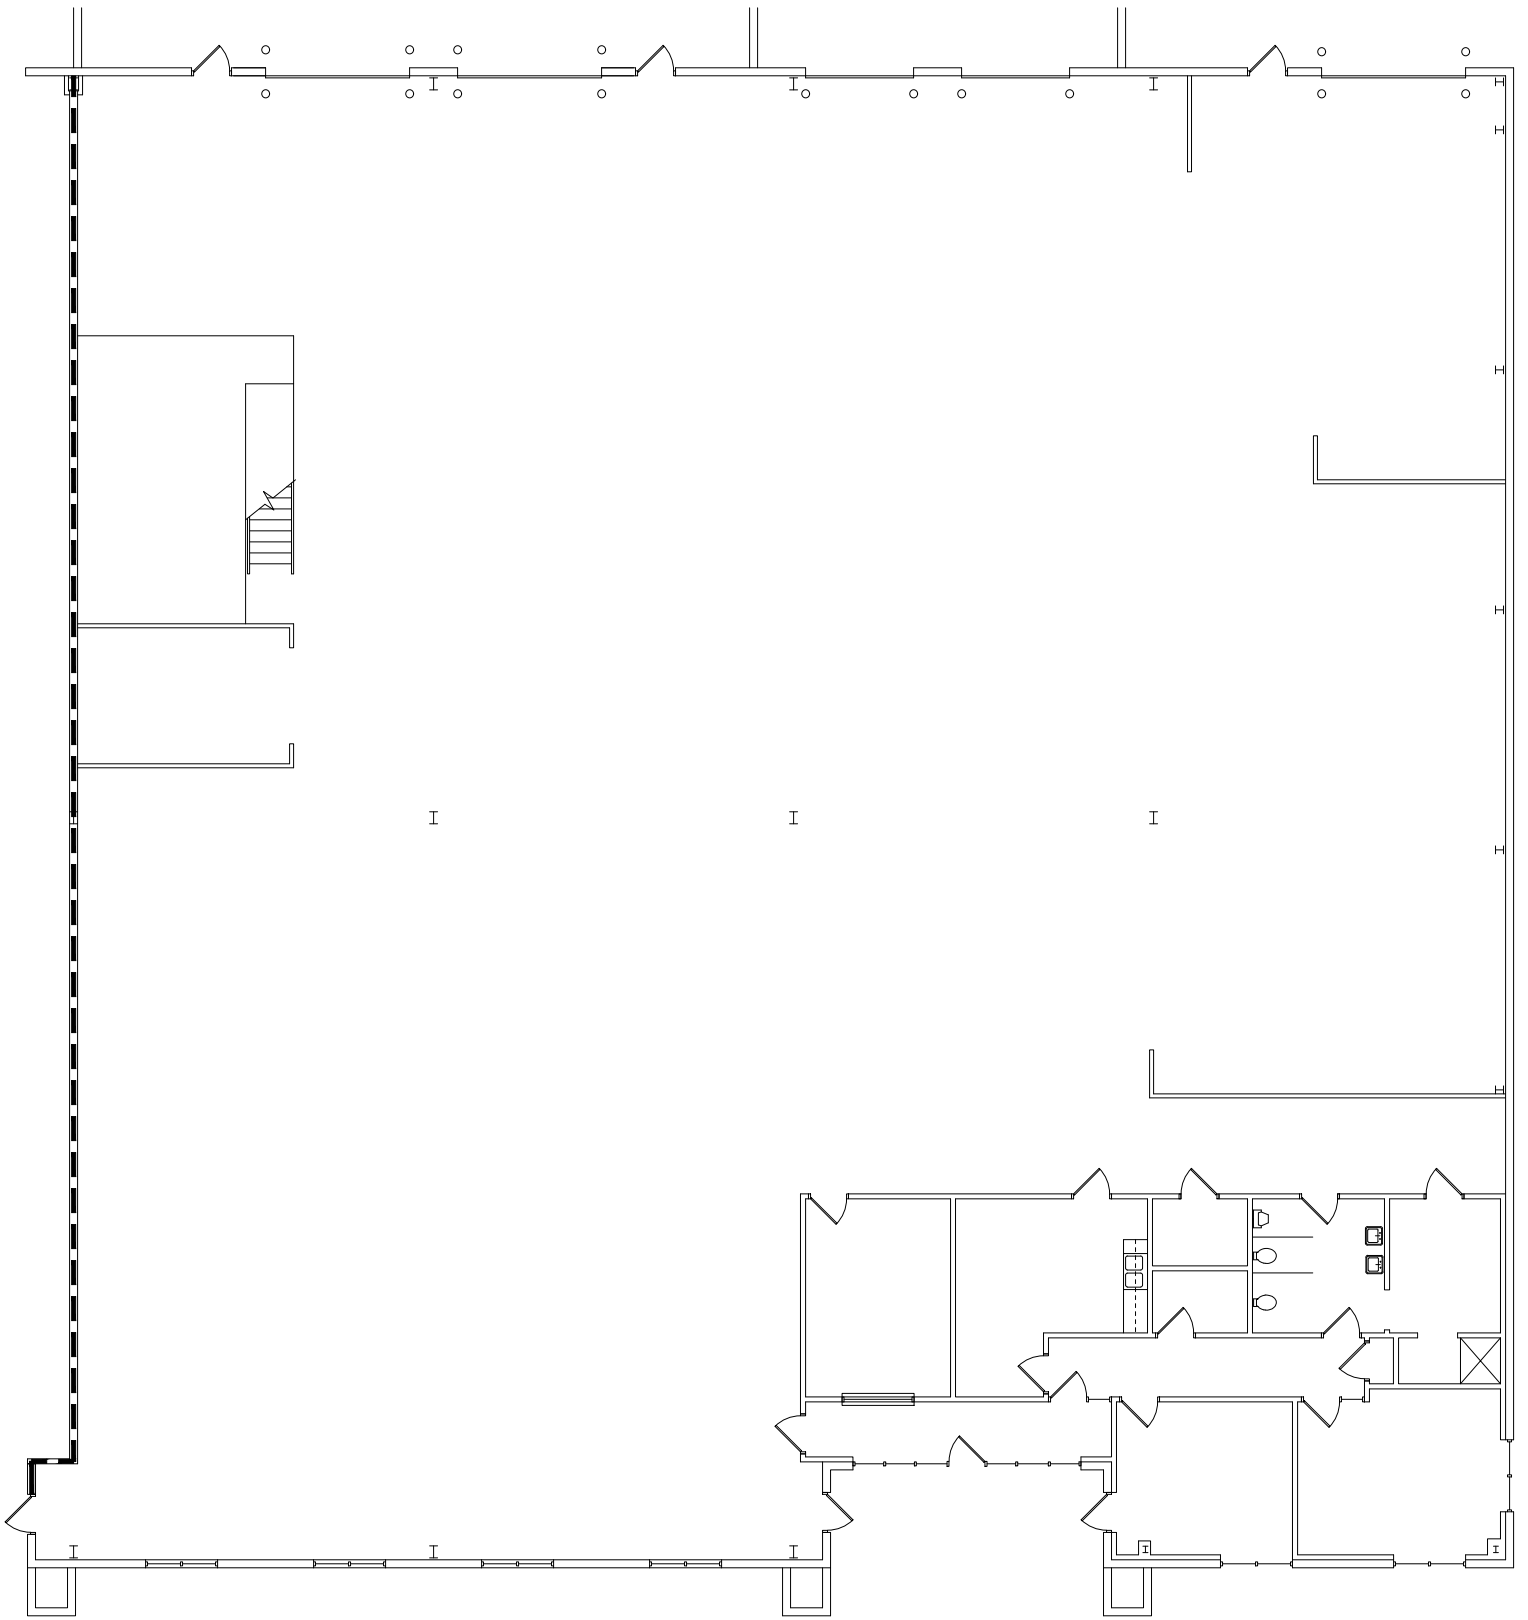

SUITE 1 - MEZZANINE PLAN

NO SCALE

SUITE 1 - FLOOR PLAN

NO SCALE
6,268 S.F.

SUITE 2 - FLOOR PLAN

NO SCALE
4,975 S.F.

SUITE 5 - FLOOR PLAN

NO SCALE
8,210 S.F.

9310 - FLOOR PLAN

NO SCALE
14,810 S.F.

N MEZZANINE PLAN
18'-0" x 14'-0"

N FLOOR PLAN
SERV. OF
33,208 S.F. BUILDING AREA