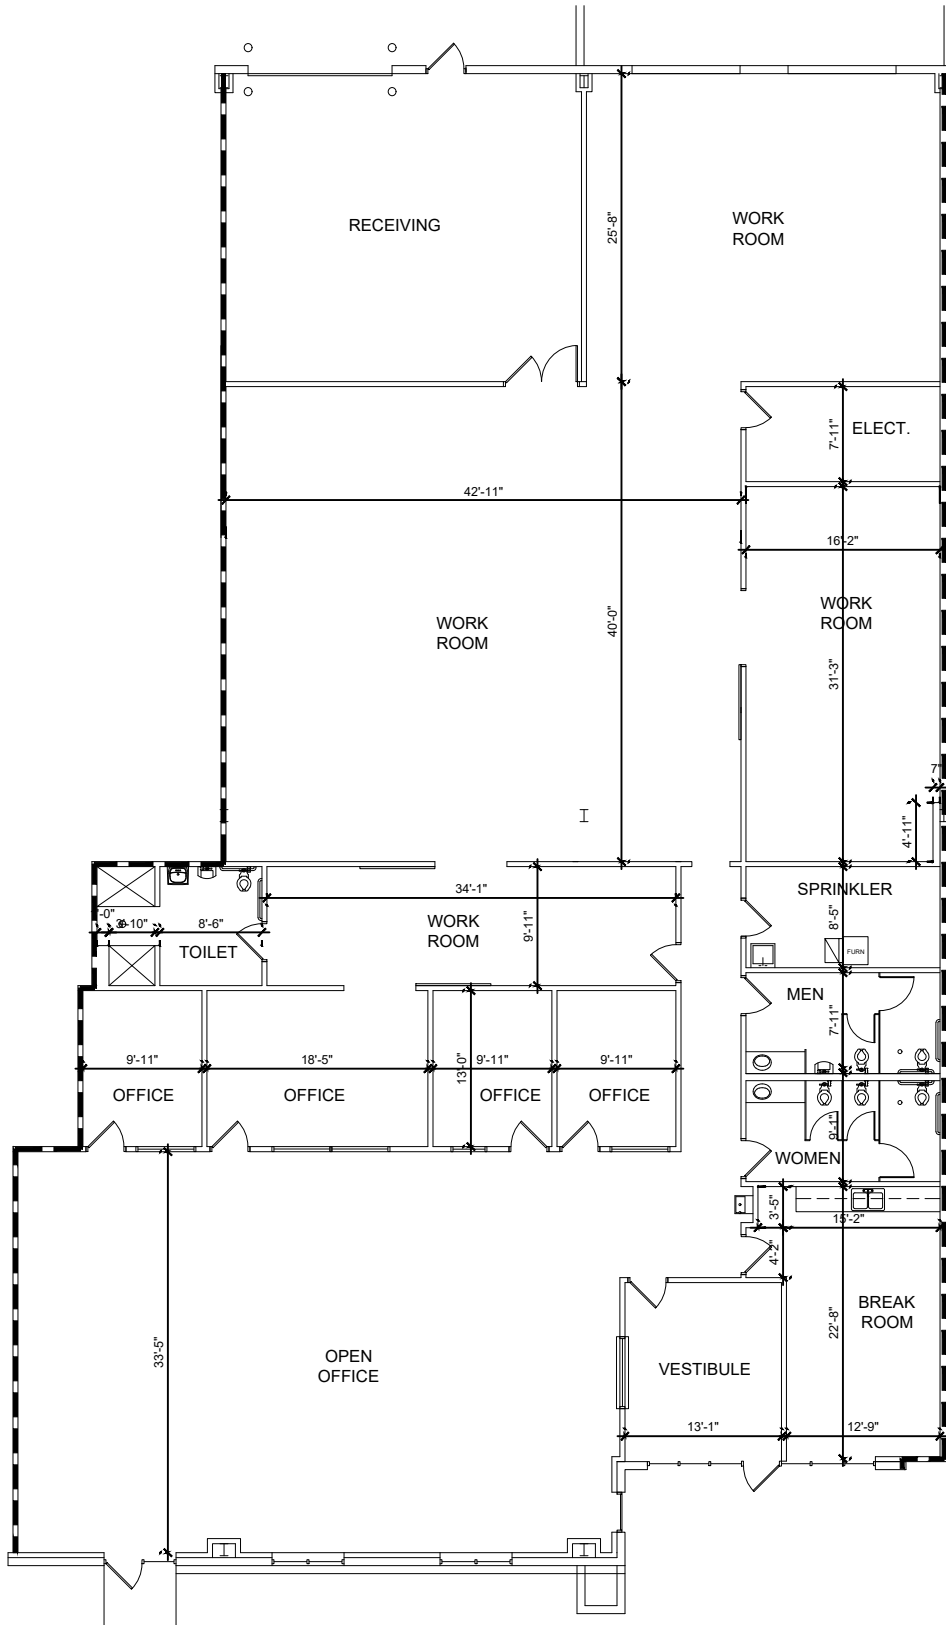

SUITE 1 - MEZZANINE PLAN

NO SCALE

SUITE 1 - FLOOR PLAN

NO SCALE
6,268 S.F.

SUITE 2 - FLOOR PLAN

NO SCALE
4,975 S.F.

SUITE 5 - FLOOR PLAN

NO SCALE
8,210 S.F.

9310 - FLOOR PLAN

NO SCALE
14,810 S.F.

N MEZZANINE PLAN
18'-0" x 14'-0"

N FLOOR PLAN
SERV. OF
33,208 S.F. BUILDING AREA