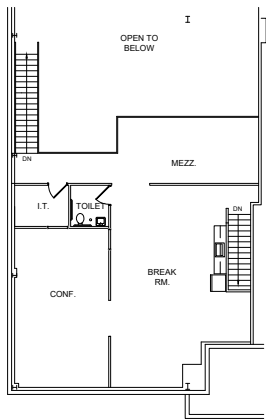

SUITE 1 - MEZZANINE PLAN

NO SCALE

SUITE 1 - FLOOR PLAN

NO SCALE
6,268 S.F.

SUITE 2 - FLOOR PLAN

NO SCALE
4,975 S.F.

SUITE 5 - FLOOR PLAN

NO SCALE
8,210 S.F.

9310 - FLOOR PLAN

NO SCALE
14,810 S.F.

N MEZZANINE PLAN
18'-0" x 14'-0"

N FLOOR PLAN
SERV. OF
33,208 S.F. BUILDING AREA